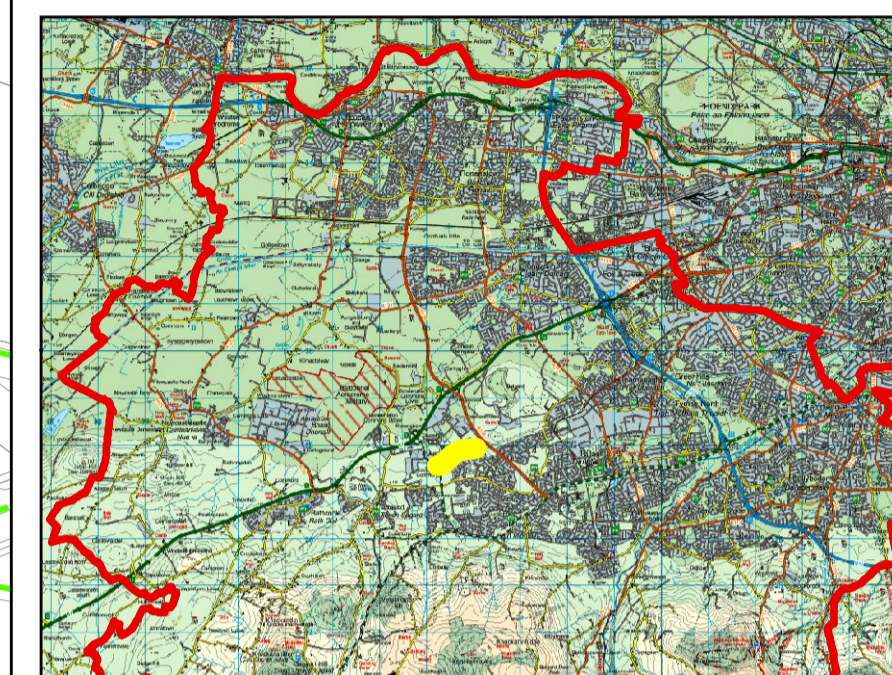

Draft Scheme 17

Cycle South Dublin
November 2020

Note:

Routes are indicative where detailed design work has not been done and may well change at the detailed design stage.

Legend

- Draft NOW Schemes
- Draft SOON Schemes
- Draft LATER Schemes
- Existing Cycleway Network
- County Boundary